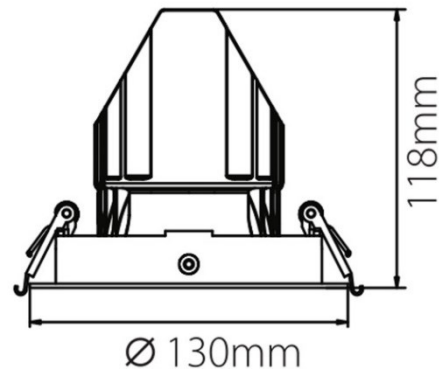

## Product Dimensions and Cut-out Information

Fitting Length (mm): Not Applicable

Diameter (mm): 130

Height (mm): 118

Cut-out Dimension (mm): 117

Dimension: